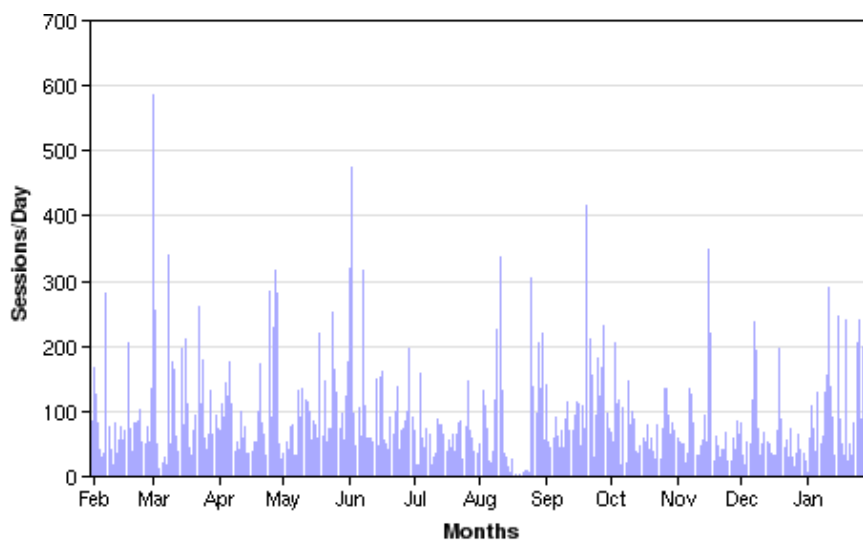

# keyworddiscovery.com Analysis Report

Report Date: 01-03-2007

The following report has been compiled by analyzing the internet usage statistics of US user panel. The panel size is roughly 3.95 million user and all traffic statistics are give as unique sessions per million users.

## Summary

Sessions	1 Year	2 months	Days (>0)				
49885	49885	1671	365	3.58%	12.08%	84.34%	66106

## Traffic Overview

The following graph shows a daily breakdown of unique sessions to keyworddiscovery.com between 2006-01-31 to 2007-01-31.

Traffic Breakdown

<b>Unique Sessions (last 12 months)</b>	49885
<b>Unique Sessions (last 2 months)</b>	1671
<b>Activity Days</b>	365
<b>traffic: Organic Search</b>	3.58%
<b>traffic: Backlinks</b>	12.08%
<b>traffic: Other</b>	84.34%
<b>Site Rank</b>	66106
<b>Estimated Daily Sessions</b>	27

## Monthly Trend

The following graph includes the monthly traffic trend for the last 6 months.

Month	Sessions
Aug-2006	2558
Sep-2006	3280
Oct-2006	2346
Nov-2006	2094
Dec-2006	2007
Jan-2007	3300