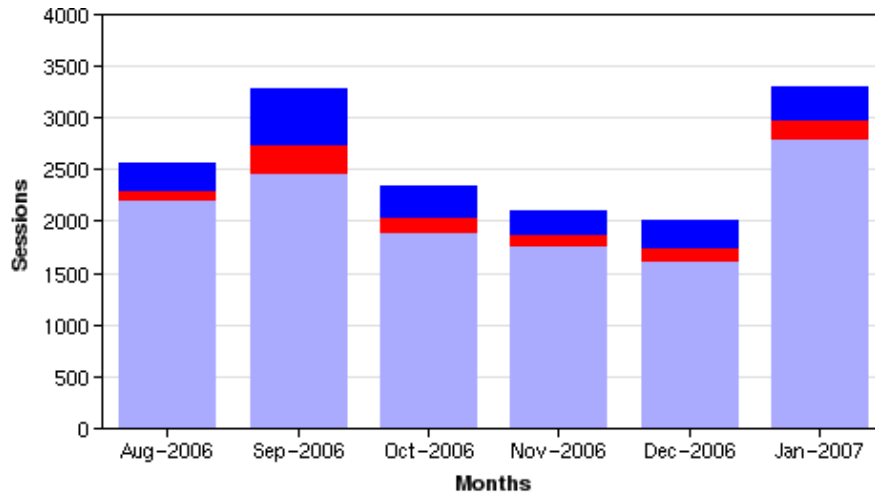

# keyworddiscovery.com Analysis Report

Report Date: 01-03-2007

The following report has been compiled by analyzing the internet usage statistics of US user panel. The panel size is roughly 3.95 million user and all traffic statistics are give as unique sessions per million users.

## Traffic Overview

The following graph shows a daily breakdown of unique sessions to keyworddiscovery.com between 2006-01-31 to 2007-01-31.

Traffic Breakdown

<b>Unique Sessions (last 12 months)</b>	49885
<b>Unique Sessions (last 2 months)</b>	1671
<b>Activity Days</b>	365
<b>traffic: Organic Search</b>	3.58%
<b>traffic: Backlinks</b>	12.08%
<b>traffic: Other</b>	84.34%
<b>Site Rank</b>	66106
<b>Estimated Daily Sessions</b>	27

## Monthly Trend

The following graph includes the monthly traffic trend for the last 6 months.

Month	Sessions
Aug-2006	2558
Sep-2006	3280
Oct-2006	2346
Nov-2006	2094
Dec-2006	2007
Jan-2007	3300