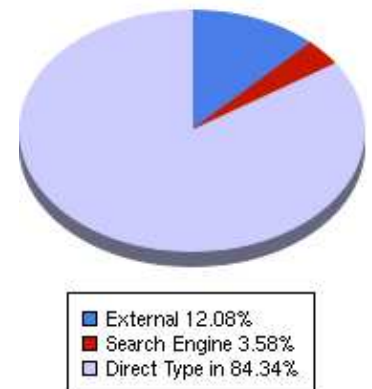

# keyworddiscovery.com Analysis Report

Report Date: 01-03-2007

The following report has been compiled by analyzing the internet usage statistics of US user panel. The panel size is roughly 3.95 million user and all traffic statistics are give as unique sessions per million users.

## Traffic Overview

The following graph shows a daily breakdown of unique sessions to keyworddiscovery.com between 2006-01-31 to 2007-01-31.

Traffic Breakdown

<b>Unique Sessions (last 12 months)</b>	49885
<b>Unique Sessions (last 2 months)</b>	1671
<b>Activity Days</b>	365
<b>traffic: Organic Search</b>	3.58%
<b>traffic: Backlinks</b>	12.08%
<b>traffic: Other</b>	84.34%
<b>Site Rank</b>	66106
<b>Estimated Daily Sessions</b>	27

## Monthly Trend

The following graph includes the monthly traffic trend for the last 6 months.

Month	Sessions
Aug-2006	2558
Sep-2006	3280
Oct-2006	2346
Nov-2006	2094
Dec-2006	2007
Jan-2007	3300